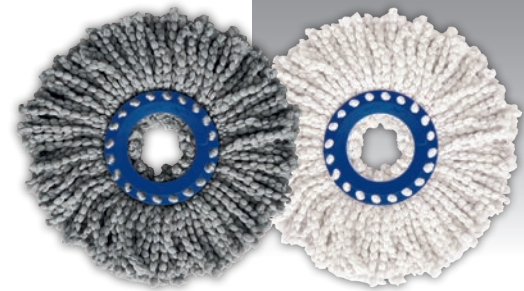

RICAMBIO / ricambio

ROTOMOP PRO RICAMBIO

Oltre 500 frange in purissima microfibra 100% per un pulito brillante, a fondo e senza graffiare nemmeno le superfici più delicate. Disponibile in due colori per distinguere le varie aree di utilizzo. Lavabile in lavatrice a 30°.

Over 500 fringes in 100% pure microfibre for brilliant, thorough cleaning without scratching even the most delicate surfaces. Available in two colors to distinguish the various areas of use. Machine washable at 30°.

**OLTRE 500 FRANGE
MICROFIBRA**

**SUPER ASSORBENTE
LUCIDANTE**

ean code	item	size	colour	pack	box
8022550014025	501096	500 frange		8 pcs	8 pcs
8022550014032	501097	500 frange		8 pcs	8 pcs

RICAMBIO / ricambio

ROTOMOP PRO RICAMBIO

Ergonomic manico di ricambio, in acciaio inox, estremamente resistente.

Il bastone si adatta alle diverse esigenze di altezza, e il doppio sistema di fissaggio consente di bloccare con maggiore sicurezza la lunghezza del bastone.

The ergonomic stainless steel handle parts, extremely strong. The handle is adjustable to suit different needs, and has double fastening system that allows you to lock more securely the length of the handle.