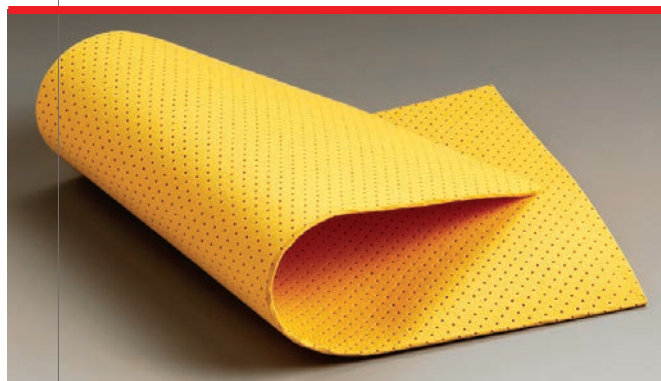

ean code	item	size	colour	pack	box
8022550001582	503051	38 x 40 cm		10 pcs	10 x 10 (100 pcs)