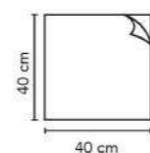

BUBBLE SPUN SPUNLACE

TOBU

TOVAGLILOLO SPUNLACE 40x40 cm

NAPKIN SOFT NON-WOVEN
SERVIETTE EN NON TISSÉ SOUPLE
SERVILLETA TEJIDO NO TEJIDO / SOFT
PAPIERSERVETTE AUS VLIESTOFF/SOFT

20 conf x 50 pz
cartone 1000 pz / box 1000 pcs