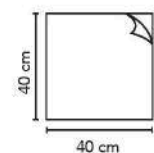

LIGHT
AIRLAID
45gr/mq

TOUNL

TOVAGLILO

CARTA A SECCO 40x40 cm

NAPKIN AIRLAID
SERVIETTE AIRLAID
SERVILLETA PAPEL A SECO
PAPIERSERVIETTE

16 conf x 50 pz
cartone 800 pz / box 800 pcs